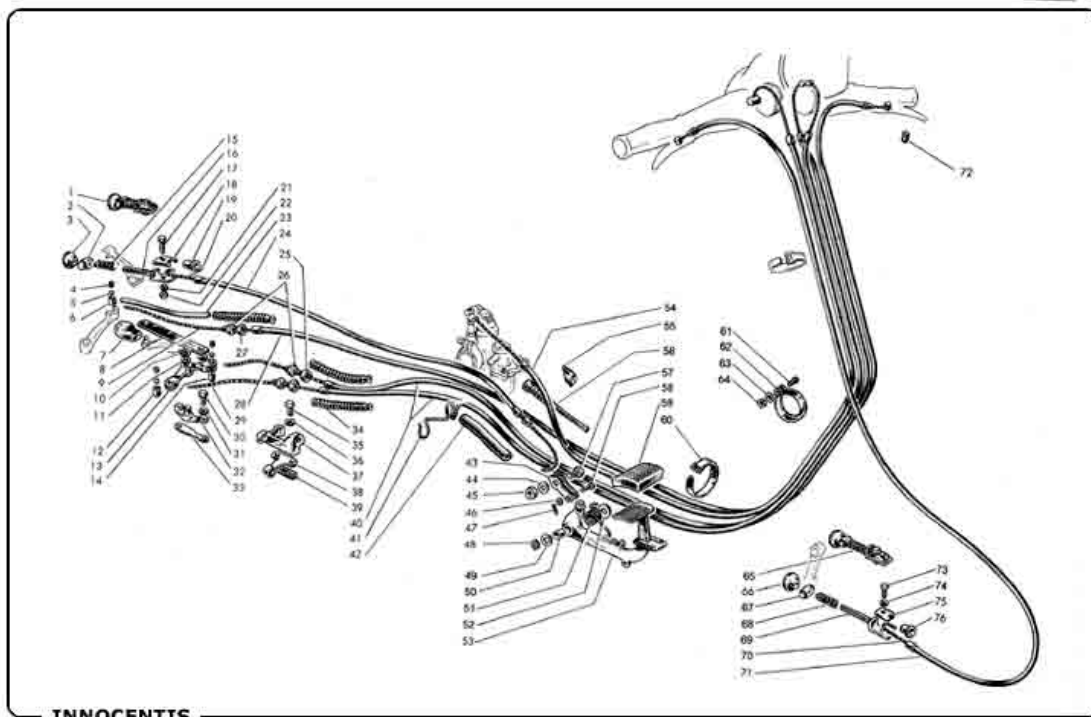

Telephone: **+44 (0)1493 740658**

Please feel free to contact us if you have any queries, or would like to place an order.

Our hours of business are:

Mon - Fri 0900 - 1700
Sat 0900 - 1300

INNOCENTIS

14-8	Gear Tie Rod	£3.10	14-50	Rear Brake Pedal Bush Brass (Italian)	£2.20
14-11	Gear Pivot Washer	£0.20	14-50a	Rear Brake Pedal Bush Nylon (Italian)	£0.90
14-12	Short Gear/Clutch Trunnion (Allen Key Type)	£1.25	14-51	Rear Brake Pedal Spring	£2.50
14-14	Long Gear Trunnion (Allen Key Type)	£1.25	14-52	Rear Brake Pedal Washer	£0.70
14-14a	Gear/Clutch Trunnions (Set of 3)	£3.50	14-52a	Rear Brake Pedal Bush Set (48-49-50-52)	£1.80
14-19	Rear Brake Cable Ferrule (Stainless Steel)	£2.20	14-54	Throttle Cable Complete (Black) GP150/200	£3.00
14-20	Rear Brake Inner Cable	£2.00	14-54a	Throttle Cable Complete (Grey) Series 3	£3.00
14-23	Clutch Cable Protection Sleeve	£1.00	14-54c	Throttle Cable Complete (Black) Series 1 & 2	£3.00
14-24	Rear Brake Cable Complete (Black)	£4.50	14-54e	Throttle Cable (Grey) Series 3 Friction Free	£5.00
14-24b	Rear Brake Cable Complete (Black) Friction Free	£5.00	14-54f	Throttle Cable (Black) GP150/200 Friction Free	£5.00
14-25	Gear Cables Adjuster Screw & Nut (Stainless Steel)	£2.40	14-54h	Throttle Cable (Black) Series 3 Friction Free	£5.00
14-28	Clutch Cable Complete (Black)	£3.00	14-54i	Throttle Cable Complete (Black) Extra Long	£3.00
14-28b	Clutch Cable Complete (Black) Friction Free	£5.00	14-54k	Throttle Cable Complete (Black) Extra Long Friction Free	£5.00
14-29	Gear Change Inner Cable	£1.50	14-54n	Throttle Cable Inner Nipple	£0.80
14-30	Gear Pivot Support Bolt & Washer (30,31)	£0.30	14-54o	Throttle Cable inner Nipple	£0.80
14-32	Gear Pivot Support	£2.50	14-56	Rear Brake Cable Sleeve	£1.25
14-33	Gear Pivot Support Gasket	£0.60	14-58	Brake Clamp Pin & Washer & Split Pin (46,47,58)	£1.50
14-34	Cable Protection Sleeve	£1.00	14-59	Rear Brake Pedal Rubber (Black)	£2.50
14-35	Cable Adjuster Support Screw & Washer (Stainless Steel)	£2.40	14-59a	Rear Brake Pedal Rubber (Grey)	£2.50
14-37	Cable Adjuster Support Block	£3.00	14-62	Frame Cable Clamp & Grease nipples	£6.95
14-39	Cable Support Gasket	£0.60	14-66	Brake Adjuster Wheel in Brass	£5.00
14-40	Gear Cable Complete (Black)	£3.00	14-66a	Brake Adjuster Wheel (Zinc)	£5.00
14-40a	Gear Cable Complete (Grey)	£3.00	14-70	Front Brake Inner Cable	£1.50
14-40b	Gear Cable Complete (Black) Friction Free	£5.00	14-71	Front Brake Cable Complete (Grey)	£3.00
14-40c	Gear Cable Complete (Grey) Friction Free	£5.00	14-71a	Front Brake Cable Complete (Black)	£3.00
14-41	Gear-Clutch Cables Plate	£3.00	14-71c	Front Brake Cable Complete Black (Friction Free)	£5.00
14-41a	Gear-Clutch Cable Clip Series 1,2, Early 3	£3.50	14-71d	Disc Front Brake Cable (Grey)	£6.00
14-42	Cable Tube in Black	£1.50	14-72	Brake-Clutch Cable Trunnion	£0.50
14-42a	Cable Tube in Grey	£1.50	14-74	Front Brake cable lower Ferrule (Stainless Steel)	£2.10
14-48	Rear Brake Pedal Circlip	£0.30	14-82	Cable Set (Black) Series 3	£12.00
14-49	Rear Brake Pedal Washer	£0.30	14-83a	Cable Set (Series 3) Friction Free in Black	£20.00