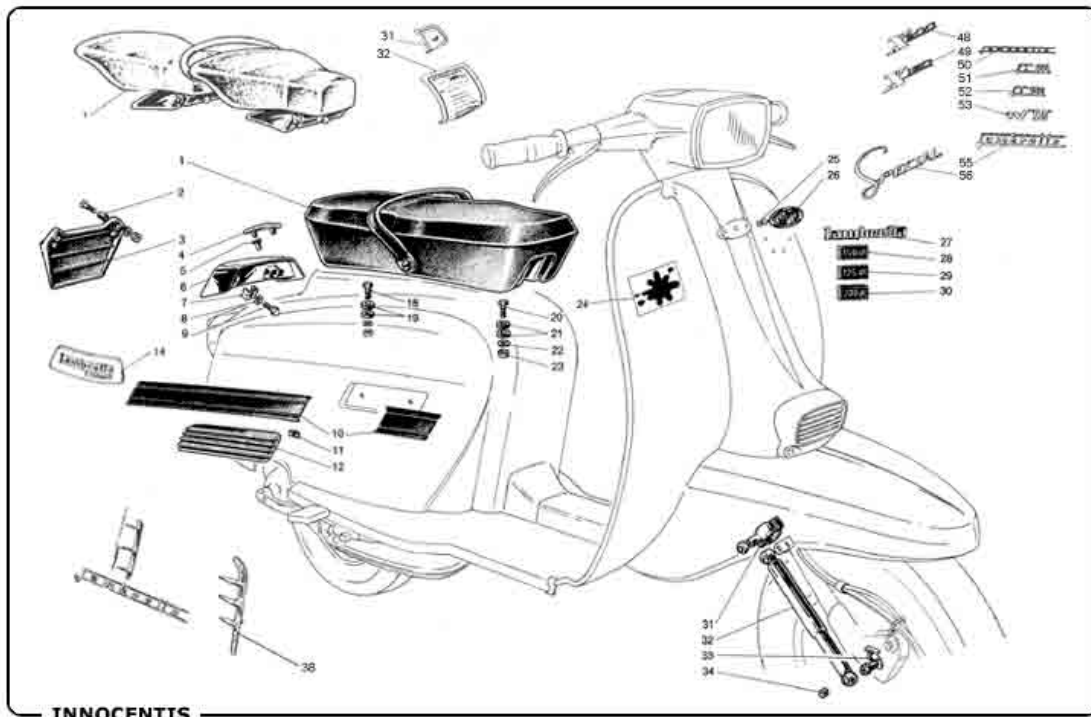

15-3	Rear Mudflap (Black)	£4.00	15-30d	TV200 Legshield Running-in Transfer	£2.50
15-3a	Rear Mudflap (Grey)	£4.00	15-30e	SX200 Legshield Running-in Transfer	£2.50
15-4	GP Rear Frame Badge (Innocenti)	£6.00	15-31	Air Filter Transfer (Series 1 Frame Breather)	£2.50
15-5	Retainer for Fig 4	£0.30	15-31a	Air Filter Transfer (Series 2)	£2.00
15-6	GP Rear Frame Grill (Black Plastic) with Bolts	£4.00	15-31b	Air Filter Transfer (Series 3)	£2.00
15-7	Bracket for Fig 6	£0.80	15-32	Battery/Tool Box Transfer	£2.95
15-10a	GP Panel Stripes (Silver) a pair	£10.00	15-33	Petrol Flap Sticker (Red)	£3.00
15-11	Panel Louvre Elastic Nut & Gasket Set	£0.80	15-38	SX200 Side Panel Flash Set (Italian)	£45.00
15-14a	Rear Frame Badge (LI125)	£9.50	15-47a	Late Series 3 Type Horncasting Badge	£12.00
15-14d	Rear Frame Badge (TV200)	£9.50	15-48	SX 150 Legshield Badge	£9.95
15-18	Standard Dual Seat Fixing Kit	£5.50	15-49	SX 200 Legshield Badge	£9.95
15-19	Seat Bracket Plastic Washer	£0.25	15-51	LI125 Legshield Badge	£8.00
15-24a	GP Ink Spot	£3.50	15-52a	LI185 Legshield Badge	£8.00
15-24b	Electronic Sticker (Silver)	£3.50	15-53	TV175 Legshield Badge	£8.00
15-24c	Electronic Sticker (Clear)	£3.50	15-53a	TV200 Legshield Badge	£8.00
15-25	GP Italian Horncasting Badge	£6.00	15-54	Golden Legshield Badge	£8.00
15-28a	GP150 Legshield Badge (Italian)	£12.00	15-54a	Silver Legshield Badge	£8.00
15-28b	GP200 Legshield Badge (Italian)	£12.00	15-54b	125 Special Badge	£11.95
15-28c	GP 225 Legshield Badge (Italian)	£12.00	15-55	SX Legshield Lambretta Badge	£11.95
15-28d	GP 250 Legshield Badge (Italian)	£12.00	15-56	SX Special Badge	£15.00
15-30	LI125 Legshield Running-in Transfer	£2.50	15-62	TV175 Series 1 & 2 Sidepanel Badges (A Pair) Bolt On	£26.00
15-30b	GP150 Legshield Running-in Transfer	£2.50	15-67	Clear Self Adhesive Tax Disc Holder	£0.90
15-30c	TV175 Legshield Running-in Transfer	£2.50			