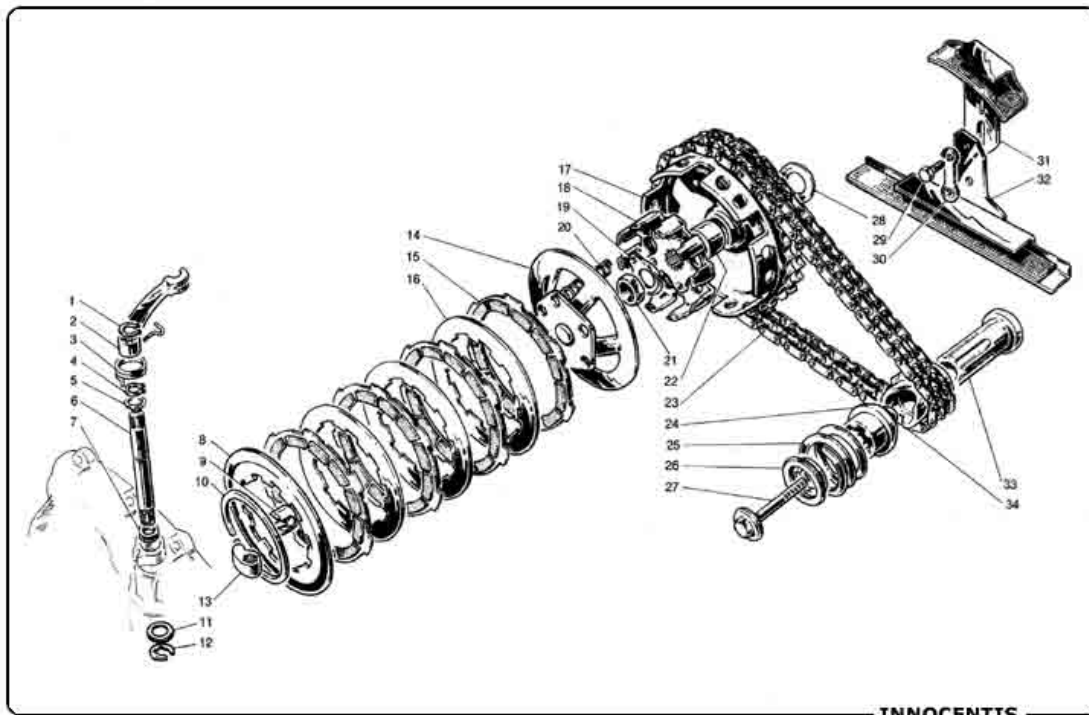

Innocenti Lambretta

Clutch, Chain Parts list

This catalogue was compiled on: 28th Feb 2007, Please check our website for any price changes since that time...

Section
Clutch, Chain

Page No
2

Contact details:

Telephone: **+44 (0)1493 740658**

Please feel free to contact us if you have any queries, or would like to place an order.

Our hours of business are:

Mon - Fri 0900 - 1700
Sat 0900 - 1300

INNOCENTIS

3-2	Clutch Arm	£6.00	3-17d	Clutch Sprocket (47 Tooth) Italian	£49.50
3-3	Clutch Arm Spring	£2.00	3-17e	Clutch Sprocket Lightened (47 Tooth)	£54.95
3-5	Clutch Shaft Washer	£0.20	3-19	Clutch Plate Tab Washer	£0.75
3-6	GP Clutch Arm Shaft (Innocenti)	£7.50	3-20	Clutch Springs (Set of 5)	£2.75
3-6a	LI Clutch Arm Shaft (Innocenti)	£7.50	3-20b	Competition Clutch Centre Spring.	£2.00
3-7	Clutch Shaft Oil Seal	£0.40	3-22	Clutch Bush	£3.70
3-8	Clutch Driven Disc Li (Outer)	£3.70	3-22a	Clutch Centre Bearing	£5.00
3-8a	Clutch Driven Disc GP (Outer)	£3.70	3-23a	Chain 80 pitch (Iwis High Performance)	£27.50
3-9	GP Clutch Thrust Bush	£3.50	3-23c	Chain 82 Pitch (Iwis High Performance)	£27.50
3-9a	LI Push Rod	£3.00	3-24	Sliding Dog	£12.50
3-10	Clutch Circlip	£2.50	3-24a	Sliding Dog Italian	£19.95
3-11	GP Clutch Shaft Washer	£0.20	3-25	Drive Assembly Spring	£6.00
3-11a	Clutch Shaft Washer	£0.20	3-26	Drive Assembly Washer	£4.50
3-12	Clutch Shaft Lock Ring	£0.20	3-27	Drive Assembly Bolt	£3.50
3-13	Clutch Lever	£3.75	3-28a	Clutch Shim 0.8mm (Innocenti)	£0.75
3-14	GP Clutch Flange	£25.00	3-28d	Clutch Shim 1.4mm (Innocenti)	£0.75
3-15b	Surflex Road Complete 5 Plate Clutch(S1442)	£34.50	3-29	Bolt, Chain Guides	£0.15
3-15c	Surflex Race Complete 5 Plate Clutch(S2190)	£39.50	3-30	Chain Guides Lock Plate	£0.50
3-16	Clutch Driven Disc (Italian)	£2.70	3-32	Lower Chain Guide	£5.50
3-17	Clutch Sprocket (46 Tooth)	£29.50	3-33	Crankshaft Drive Sleeve	£6.50
3-17b	Clutch Sprocket Lightened (46 Tooth)	£54.95	3-34	15 Tooth Drive Sprocket	£16.00
3-17c	Clutch Sprocket (47 Tooth)	£29.50			