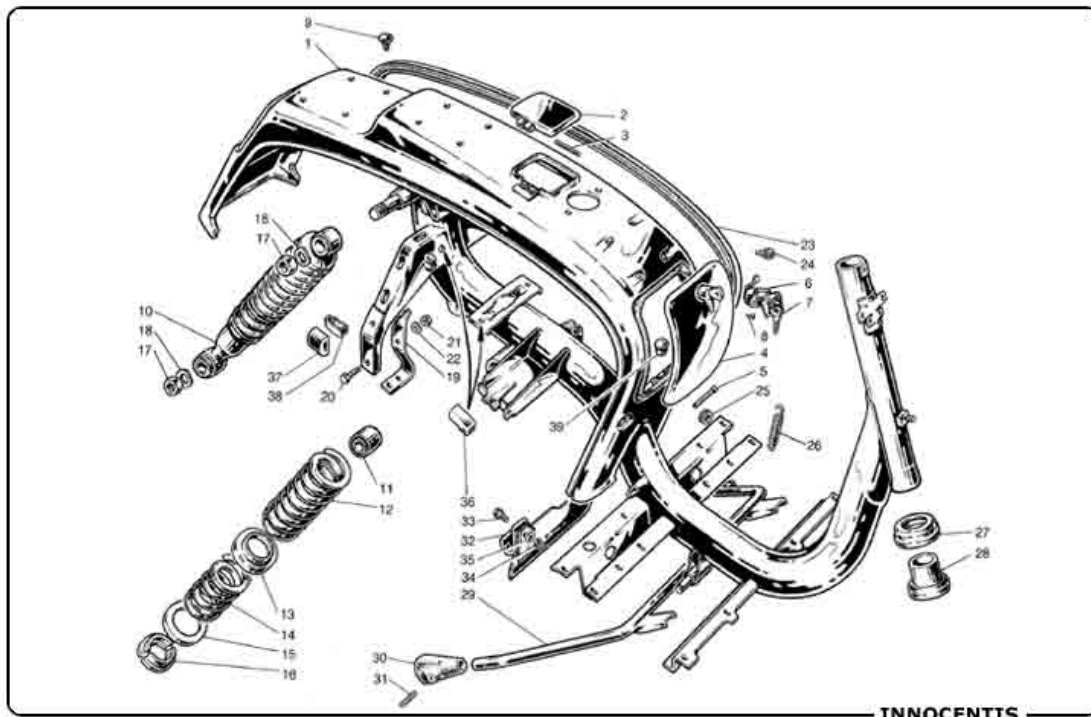

Telephone: **+44 (0)1493 740658**

Please feel free to contact us if you have any queries, or would like to place an order.

Our hours of business are:

Mon - Fri 0900 - 1700
Sat 0900 - 1300

7-2a	LI/SX Petrol Cap Cover (Steel)	£7.50	7-29	Centre Stand (Series 3)	£27.50
7-2b	LI/SX/GP Locking Petrol Cap Cover	£8.50	7-29a	Centre Stand (Series 1 & 2)	£22.50
7-2c	LI/SX/GP Steel Petrol Cap Cover (Chromed)	£17.50	7-29b	Centre Stand (Series 3) Stainless Steel	£29.95
7-3	Cover Pin (Metal Cover)	£0.70	7-29c	Centre Stand Series 1 & 2 (Stainless Steel)	£33.00
7-3a	Cover Pin (Late GP)	£0.60	7-30a	Stand Feet in Grey (Pair)	£4.50
7-4	Tool Box Cover with Ribbing (Late Indian GP)	£12.50	7-30c	Stand Feet in Red (Pair)	£5.00
7-5	Tool Box Cover Pin	£1.00	7-32	Series 3 Stand Splash Plate (Including Clamps)	£19.00
7-5a	Tool Box Cover Pin Series 1 & 2 (Stainless Steel)	£1.25	7-32a	Series 3 Stand Splash Plate (Stainless Steel)	£24.95
7-6a	Tool Box Lock with Keys (Series 3)	£18.95	7-32b	Series 1 & Early 2 Stand Splash Plate	£15.00
7-9	Rear Frame Plug (Black)	£0.40	7-32c	Series 1 & Early 2 Stand Splash Plate (Stainless Steel)	£23.70
7-9a	Rear Frame Plug (Grey)	£0.40	7-32d	Series 2 Stand Splash Plate (Including Clamps)	£19.00
7-17	Rear Suspension Nut	£1.50	7-32e	Series 1 & 2 Stand Splash Plate (Chromed)	£37.50
7-18	Rear Suspension Washer	£0.40	7-32f	Series 3 Stand Splash Plate (Chromed)	£37.50
7-20	Support Bolt, Nut & Washers (Set)	£0.90	7-33	Stand Clamp	£3.00
7-23	Side Panel Beading (Black)	£4.00	7-33a	Stand Splash Brackets a Pair (inc bolts)Series 1 & Early 2	£8.25
7-23a	Side Panel Beading (Grey)	£4.00	7-34	Stand Bolt, Nuts & Washers (Set)	£1.10
7-24	Tool Box Buffer (Top)	£0.40	7-34a	Stand bolt set Long (Stainless Steel)	£1.25
7-24a	Tool Box Buffer (Bottom)	£0.40	7-37c	Side Panel Buffers (Early Series 3) a pair	£5.50
7-24b	Tool Box Buffer (Set of 6) Black	£2.50	7-39	Tool Box Lower Tie Rod Grommet (Grey) LI/SX	£0.50
7-24c	Tool Box Buffer (Set of 6) Grey	£2.50	7-39a	Tool Box Lower Tie Rod Grommet (Black) Late SX/GP	£0.50
7-25	Petrol Tap Grommet	£0.75	7-41	Stand Stop Buffer	£1.80
7-26	Stand Spring	£2.00	7-42	Grub Screw for Chrome Ring	£1.50
7-27	Lower Frame Cone Cover	£2.95	7-43	Chrome Ring (Series 2)	£27.50
7-28	Lower Frame Cone	£6.75	7-43a	Chrome Ring (Series 3)	£27.50