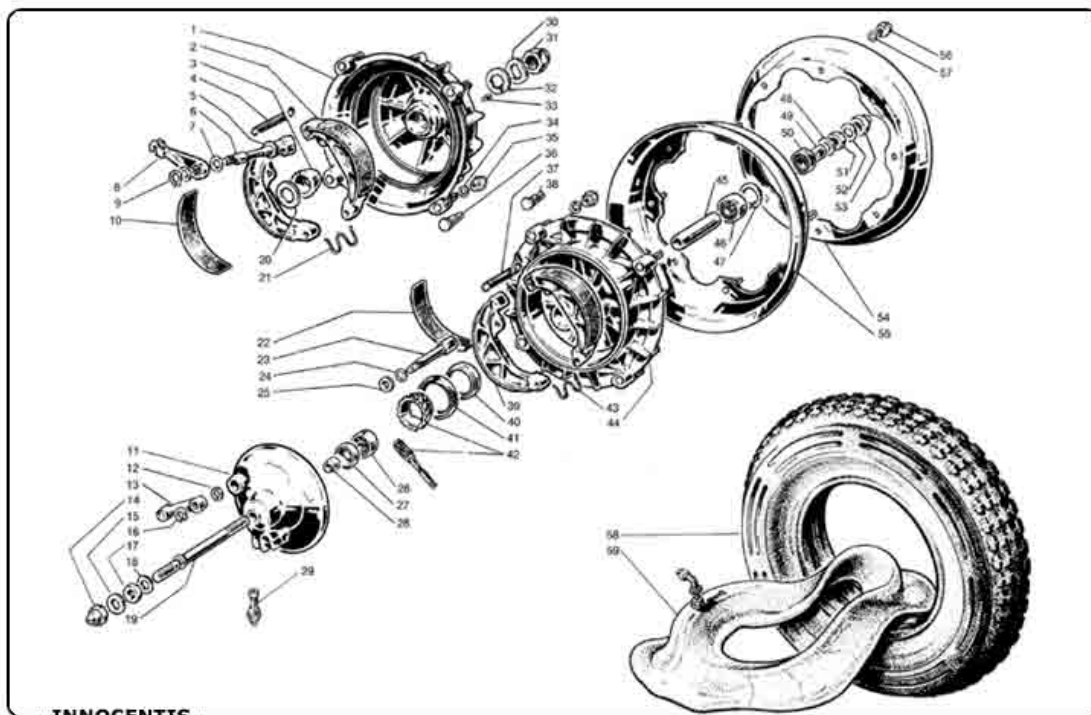

Our hours of business are:

Mon - Fri 0900 - 1700  
Sat 0900 - 1300

9-2	GP Brake Shoes (a Pair) Italian	£12.65	9-29	Speedometer Drive Housing (Stainless Steel)	£6.40
9-3a	Rear Hub Cone LI Series 3 & GP	£4.95	9-30	Rear Hub Spring Washer	£0.50
9-4	Brake Shoe Spring	£1.25	9-31	Rear Hub Nut	£2.00
9-5	Brake Spindle Washer	£0.20	9-31a	Rear Hub Nut (Chromed)	£4.50
9-6	GP Rear Brake Cam	£7.50	9-31b	Rear Hub Nut	£4.50
9-6a	LI Rear Brake Cam	£7.50	9-32	Rear Hub Lock Washer, Allen Screw & Washer	£2.95
9-7	Oil Seal Ring	£0.40	9-33	Lock Washer Allen Screw	£0.90
9-8	Rear Brake Arm (innocenti)	£6.00	9-34	Rim/Hub Spring Washer	£0.10
9-8a	Rear Brake Arm (innocenti) Chromed	£11.00	9-35	Rim/Hub Domed Nut	£0.50
9-12	Brake Cam Washer	£0.20	9-35b	Rim/ Hub Domed Nut & Washer Set	£2.25
9-13	Front Brake Arm (innocenti)	£6.00	9-40	Front Axle Bush	£3.00
9-13a	Front Brake Arm (Innocenti) Chromed	£11.00	9-41	Speedometer Oil Seal (Rolf)	£2.75
9-14	Front Axle Nut	£1.90	9-42b	Speedometer Drive Wheel (Nylon)	£4.00
9-14a	Front Axle Nut	£3.70	9-43	GP Brake Shoes Locating Spring	£0.50
9-15	Front Axle Washer	£0.60	9-43a	LI/SX Brake Shoes Circlip	£0.20
9-17	Front Axle Inner Nut	£0.80	9-47	Front Hub Circlip	£0.50
9-18	Front Axle Inner Washer	£0.40	9-48	Axle Inner Washer/Axle Distance Piece (Stainless Steel)	£3.30
9-19	Front Axle	£6.95	9-51	LI/SX Brake Shoe Locating Plate	£1.80
9-22	Back Plate 6mm Grease Nipple (Innocenti)	£2.00	9-52	LI/SX Brake Shoe Locating Spring Plate	£1.00
9-23	GP Front Brake Cam (Innocenti)	£12.50	9-53	Grease Nipple (8mm) Hub Drum (Innocenti)	£2.00
9-23a	LI Front Brake Cam (innocenti)	£12.50	9-54	Wheel Rim (2 halves) Italian	£15.50
9-24	Brake Cam Washer	£0.20	9-56	Wheel Rim 13mm Nyloc Nut	£0.50
9-25	Brake Cam Oil Seal	£0.40	9-56b	Wheel Rim Nut & Washer	£2.25
9-26	Front Axle Bearing 6201 B915(FAG)	£5.00	9-57	Wheel Rim Washer	£0.10
9-27	Front Axle Oil Seal	£1.80	9-59a	Michelin Inner Tube 3.50 x 10	£5.95
9-28	Front Axle Distance piece	£1.75	9-60	Front Brake Light Switch	£3.50